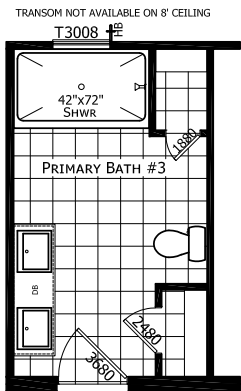

Bufford

Ironclad Series

1,699 SQ. FT. (Approximate) 3 Bedroom, 2 Bath

Last Updated: 6-28-23

FACTORY SELECT HOMES
 179 Highway 601 South
 Lugoff, SC 29078

SelectMobileHomes.com | 1-800-706-1701

IMPORTANT: Alta Cima Corp reserves the right to modify, cancel or substitute products or features of this event at any time without prior notice or obligation. Pictures and other promotional materials are representative and may depict or contain floor plans, square footages, elevations, options, upgrades, extra design features, decorations, floor coverings, specialty light fixtures, custom paint and wall coverings, window treatments, landscaping, sound and alarm systems, furnishings, appliances, and other designer/decorator features and amenities that are not included as part of the home and/or may not be available at all locations. Home, pricing and community information is subject to change, and homes to prior sale, at any time without notice or obligation. ©2020 Alta Cima Corp. All rights reserved.