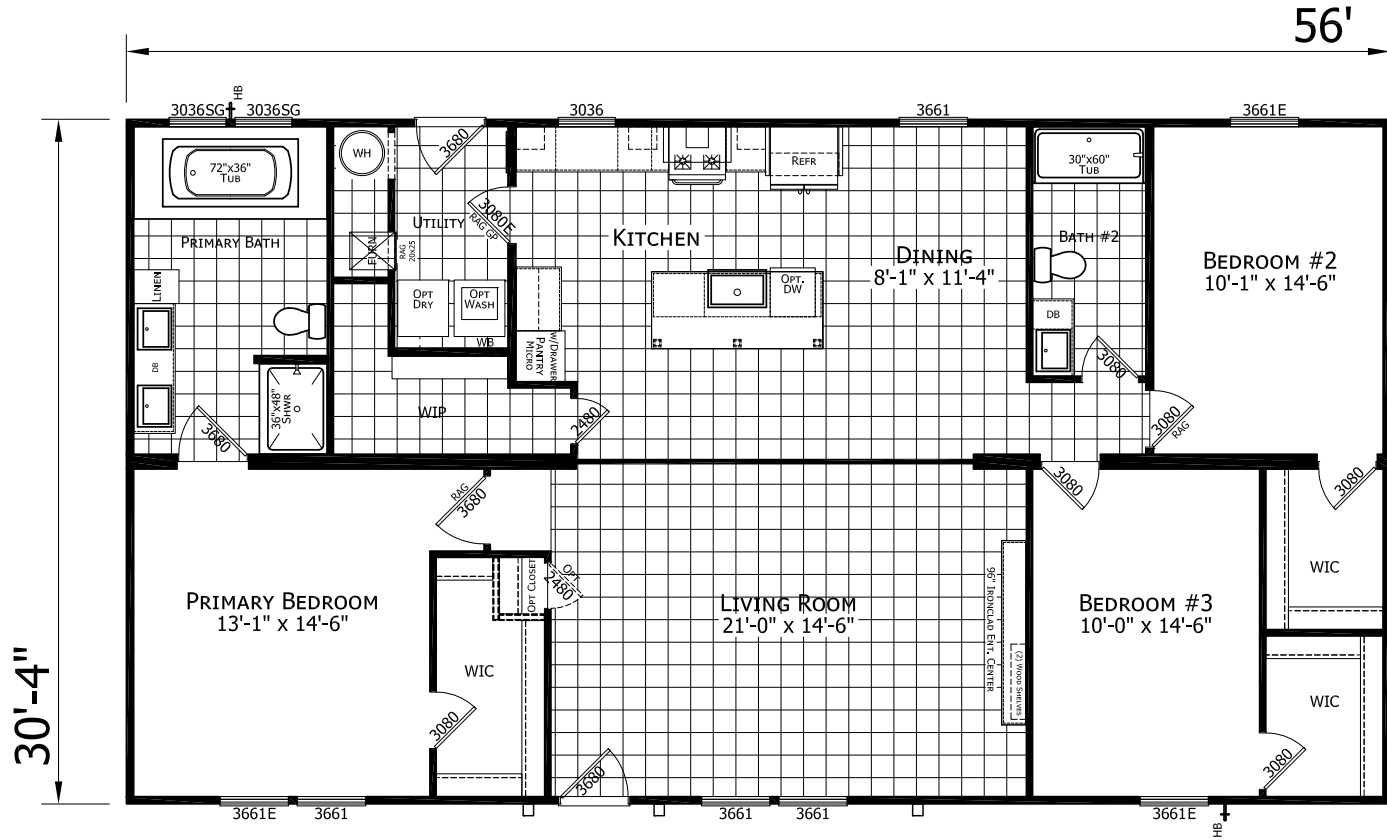

Bufford

Ironclad Series

1,699 SQ. FT. (Approximate) 3 Bedroom, 2 Bath

Last Updated: 6-28-23

FACTORY SELECT HOMES
 179 Highway 601 South
 Lugoff, SC 29078

SelectMobileHomes.com | 1-800-706-1701

IMPORTANT: Alta Cima Corp reserves the right to modify, cancel or substitute products or features of this event at any time without prior notice or obligation. Pictures and other promotional materials are representative and may depict or contain floor plans, square footages, elevations, options, upgrades, extra design features, decorations, floor coverings, specialty light fixtures, custom paint and wall coverings, window treatments, landscaping, sound and alarm systems, furnishings, appliances, and other designer/decorator features and amenities that are not included as part of the home and/or may not be available at all locations. Home, pricing and community information is subject to change, and homes to prior sale, at any time without notice or obligation. ©2020 Alta Cima Corp. All rights reserved.