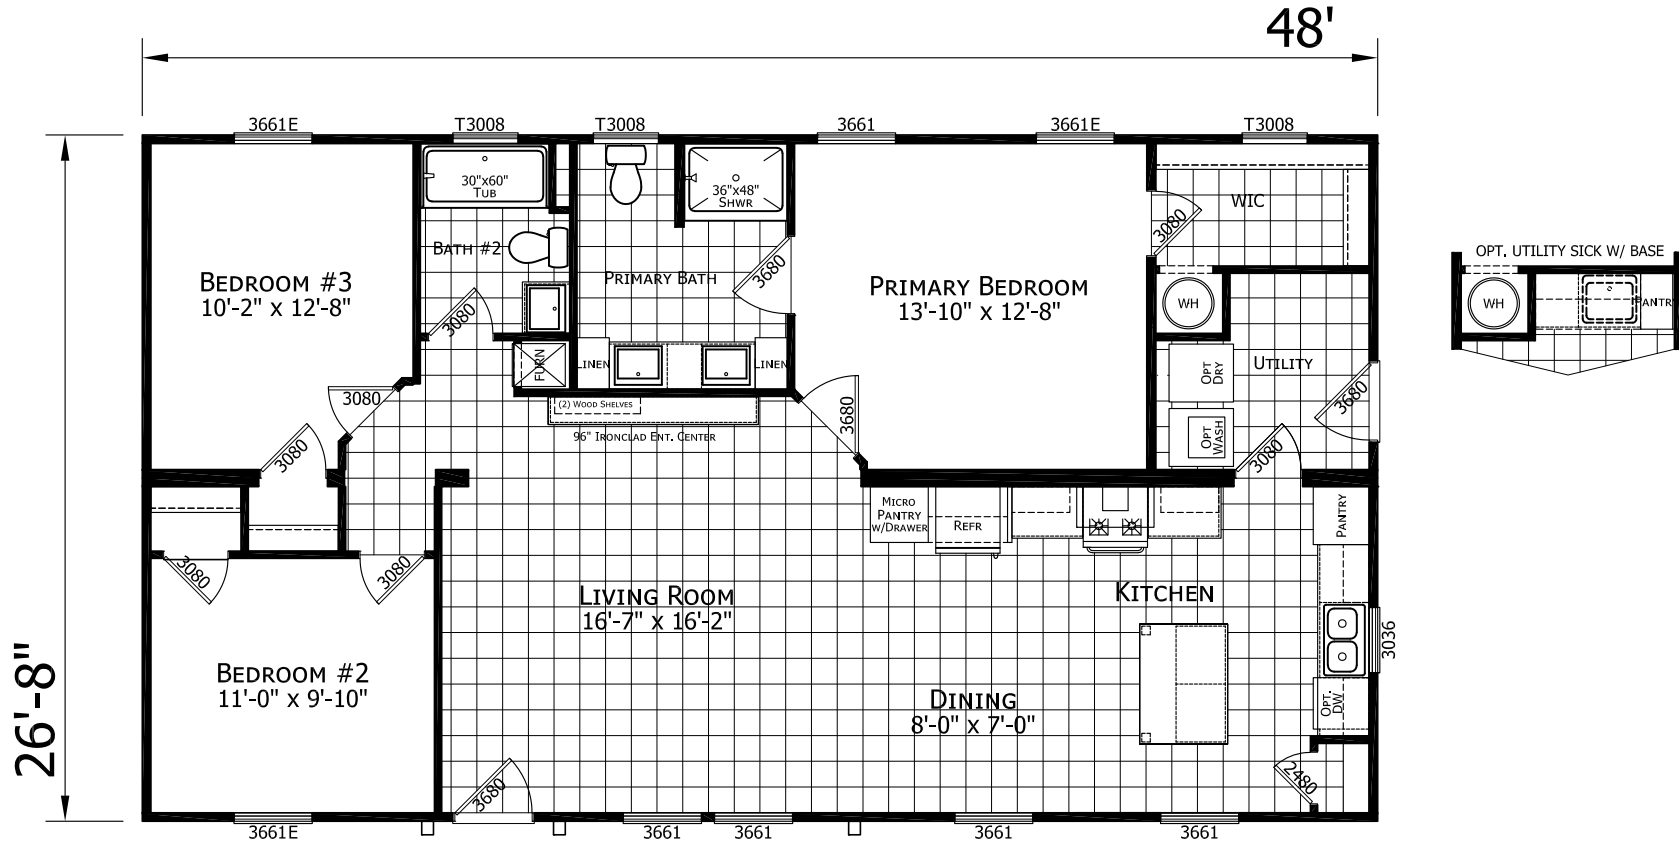

Briarcliffe

Ironclad Series

1,280 SQ. FT. (Approximate) 3 Bedroom, 2 Bath

Last Updated: 11-7-23

FACTORY SELECT HOMES

179 Highway 601 South
Lugoff, SC 29078

SelectMobileHomes.com | 1-800-706-1701

IMPORTANT: Alta Cima Corp reserves the right to modify, cancel or substitute products or features of this event at any time without prior notice or obligation. Pictures and other promotional materials are representative and may depict or contain floor plans, square footages, elevations, options, upgrades, extra design features, decorations, floor coverings, specialty light fixtures, custom paint and wall coverings, window treatments, landscaping, sound and alarm systems, furnishings, appliances, and other designer/decorator features and amenities that are not included as part of the home and/or may not be available at all locations. Home, pricing and community information is subject to change, and homes to prior sale, at any time without notice or obligation. ©2020 Alta Cima Corp. All rights reserved.