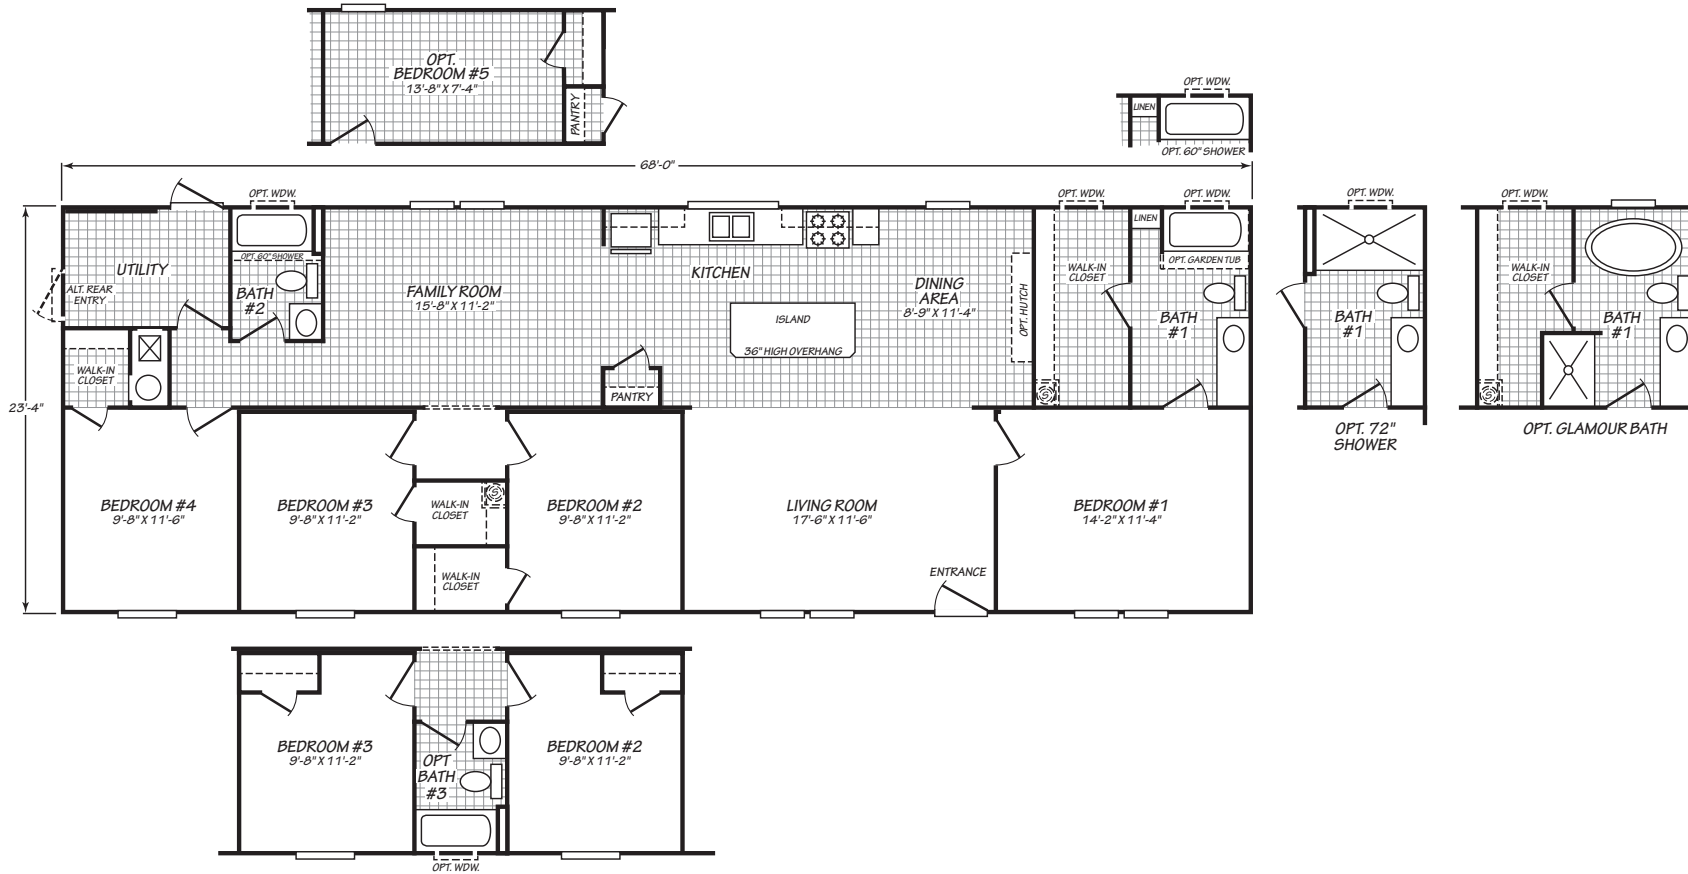

Brendle

Summit Series

1,586 SQ. FT. (Approximate) 4 Bedrooms, 2 Baths

Last Updated: 9-14-21

FACTORY SELECT HOMES

179 Highway 601 South
Lugoff, SC 29078

SelectMobileHomes.com | 1-800-706-1701

IMPORTANT: Alta Cima Corp reserves the right to modify, cancel or substitute products or features of this event at any time without prior notice or obligation. Pictures and other promotional materials are representative and may depict or contain floor plans, square footages, elevations, options, upgrades, extra design features, decorations, floor coverings, specialty light fixtures, custom paint and wall coverings, window treatments, landscaping, sound and alarm systems, furnishings, appliances, and other designer/decorator features and amenities that are not included as part of the home and/or may not be available at all locations. Home, pricing and community information is subject to change, and homes to prior sale, at any time without notice or obligation. ©2020 Alta Cima Corp. All rights reserved.