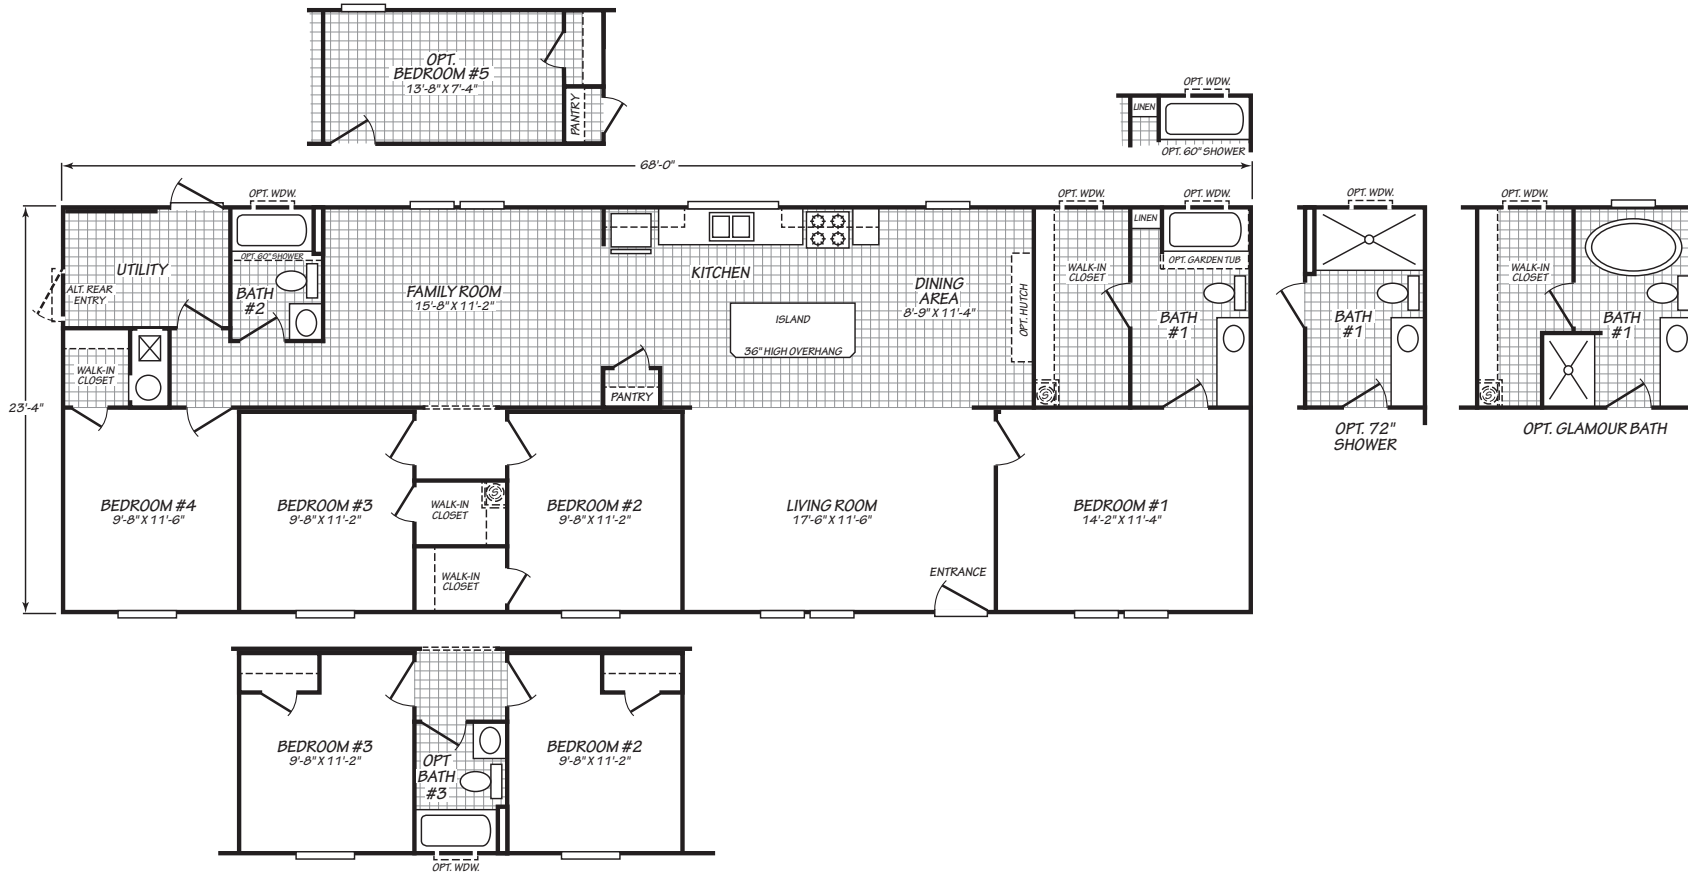

Brendle

Summit Series

1,586 SQ. FT. (Approximate) 4 Bedrooms, 2 Baths

Last Updated: 9-14-21

FACTORY SELECT HOMES
 179 Highway 601 South
 Lugoff, SC 29078

SelectMobileHomes.com | 1-800-706-1701

IMPORTANT: Alta Cima Corp reserves the right to modify, cancel or substitute products or features of this event at any time without prior notice or obligation. Pictures and other promotional materials are representative and may depict or contain floor plans, square footages, elevations, options, upgrades, extra design features, decorations, floor coverings, specialty light fixtures, custom paint and wall coverings, window treatments, landscaping, sound and alarm systems, furnishings, appliances, and other designer/decorator features and amenities that are not included as part of the home and/or may not be available at all locations. Home, pricing and community information is subject to change, and homes to prior sale, at any time without notice or obligation. ©2020 Alta Cima Corp. All rights reserved.