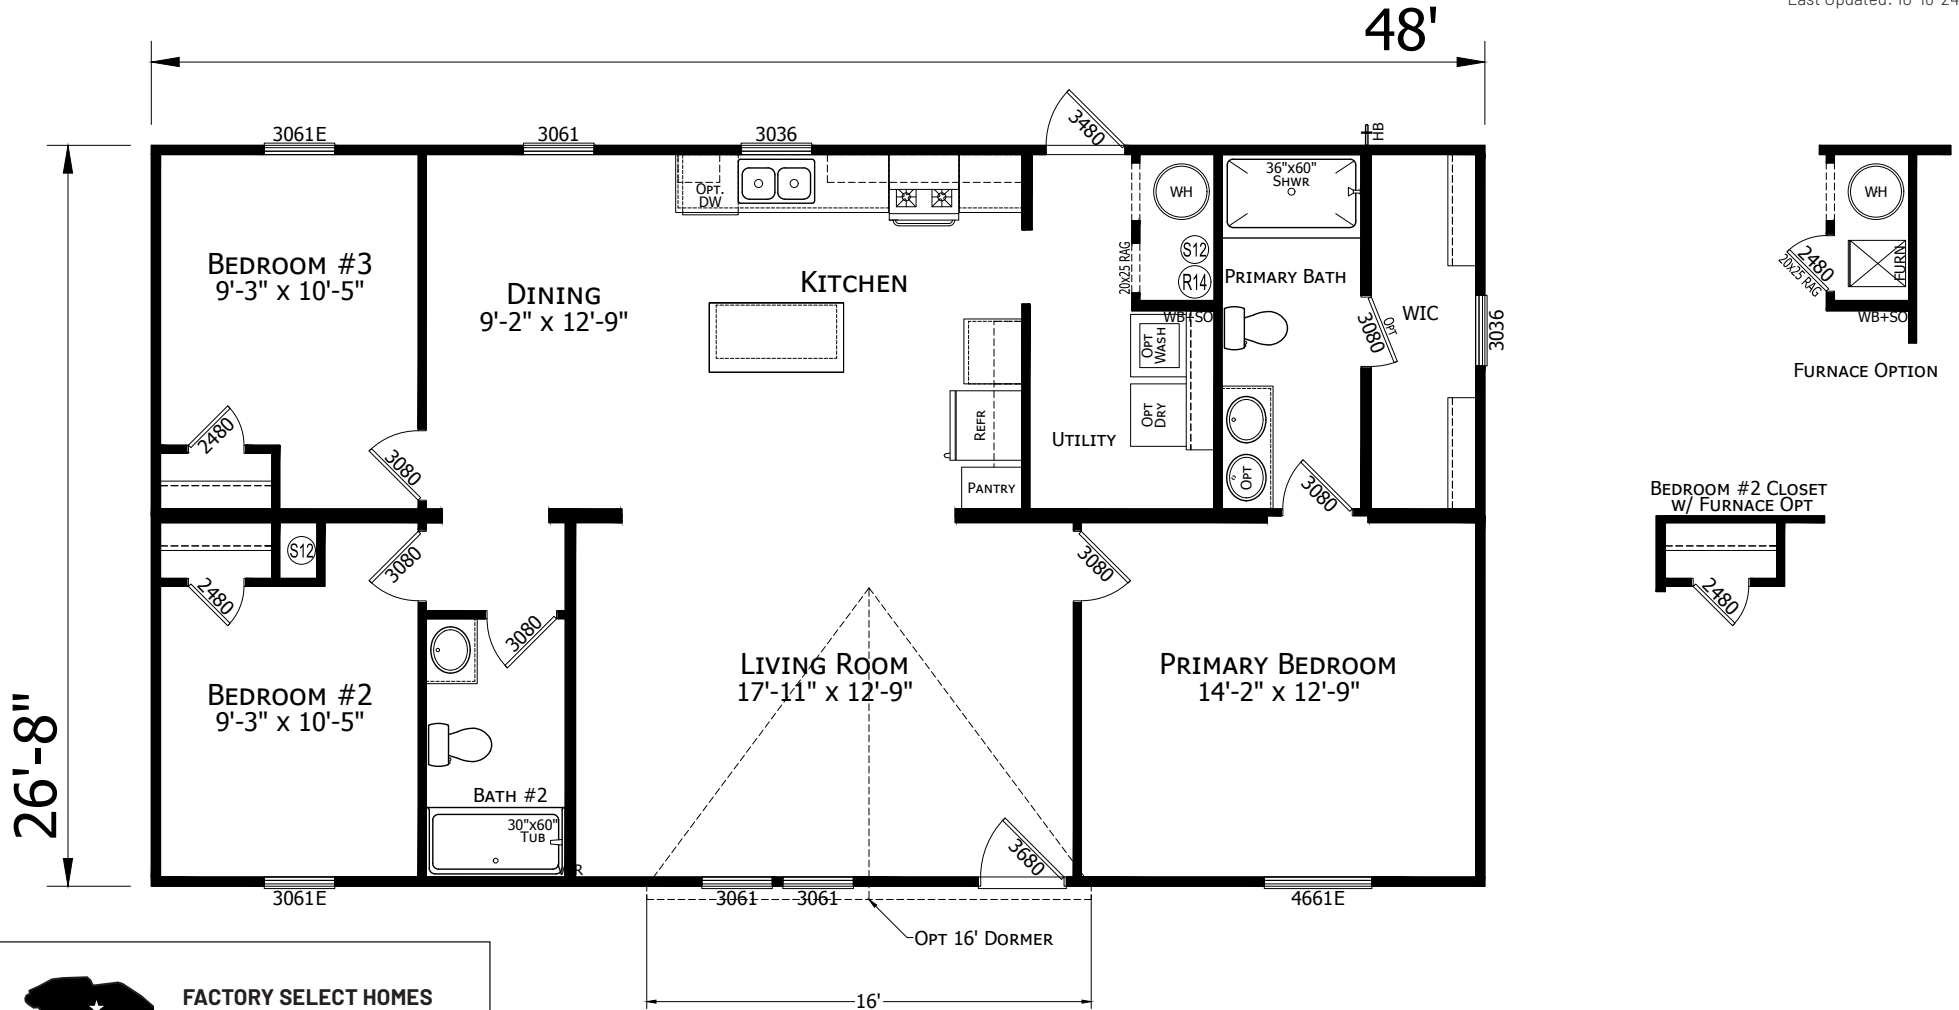

Brawley

Prime Series

1280 SQ. FT. (Approximate) 3 Bedroom, 2 Bath

Last Updated: 10-18-24

FACTORY SELECT HOMES
179 Highway 601 South
Lugoff, SC 29078

SelectMobileHomes.com | 1-800-706-1701

IMPORTANT: Alta Cima Corp reserves the right to modify, cancel or substitute products or features of this event at any time without prior notice or obligation. Pictures and other promotional materials are representative and may depict or contain floor plans, square footages, elevations, options, upgrades, extra design features, decorations, floor coverings, specialty light fixtures, custom paint and wall coverings, window treatments, landscaping, sound and alarm systems, furnishings, appliances, and other designer/decorator features and amenities that are not included as part of the home and/or may not be available at all locations. Home, pricing and community information is subject to change, and homes to prior sale, at any time without notice or obligation. ©2020 Alta Cima Corp. All rights reserved.