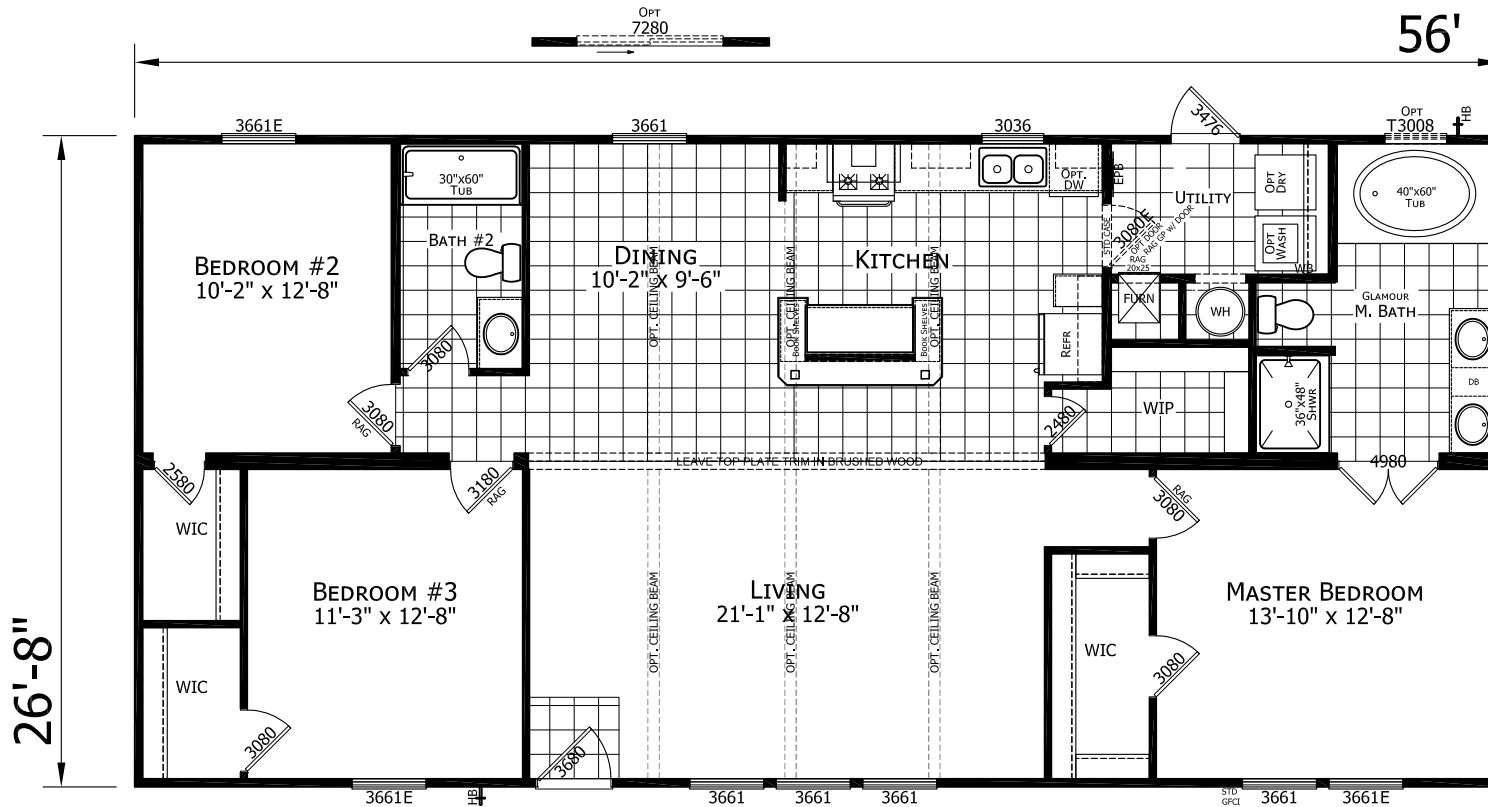

Blakely

Dutch Elite Series

1,493 SQ. FT. (Approximate) 3 Bedroom, 2 Bath

Last Updated: 4-18-23

OPT. GREEK SHOWER BATH

FACTORY SELECT HOMES

179 Highway 601 South
Lugoff, SC 29078

SelectMobileHomes.com | 1-800-706-1701