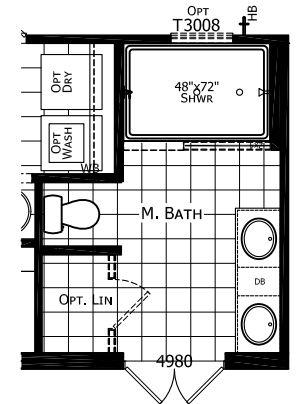

Blakely

Dutch Elite Series

1,493 SQ. FT. (Approximate) 3 Bedroom, 2 Bath

Last Updated: 4-18-23

OPT. GREEK SHOWER BATH

FACTORY SELECT HOMES

179 Highway 601 South
Lugoff, SC 29078

SelectMobileHomes.com | 1-800-706-1701