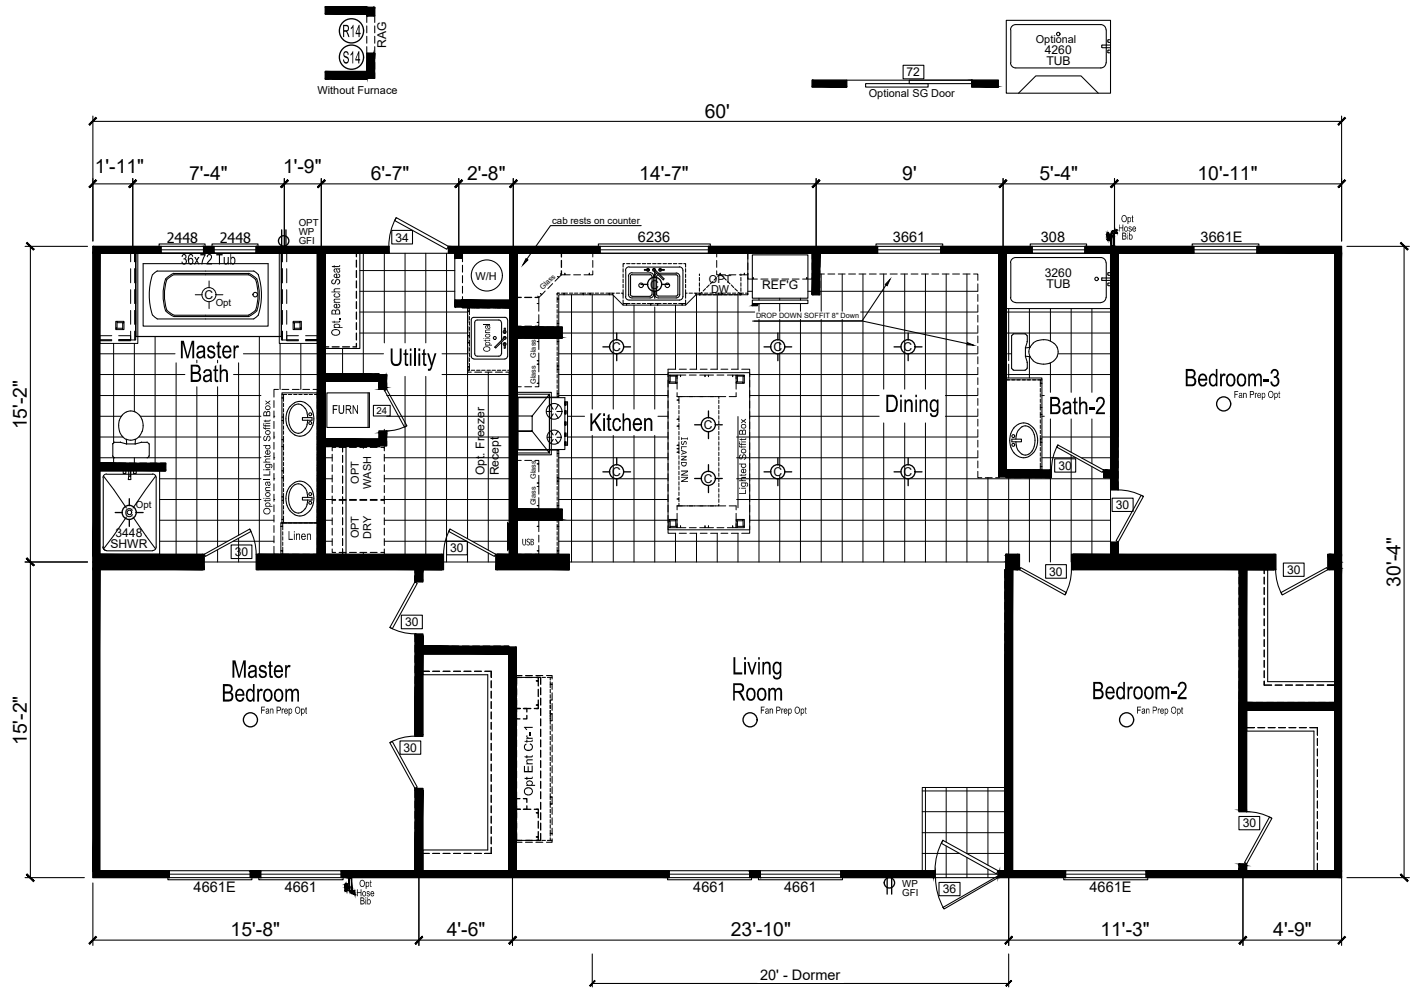

Biola

Cypress Series

1,820 SQ. FT. (Approximate) 3 Bedroom, 2 Bath

Last Updated: 12-2-20

(Optional Reversed Floor Plan Available)

FACTORY SELECT HOMES
179 Highway 601 South
Lugoff, SC 29078

SelectMobileHomes.com | 1-800-706-1701