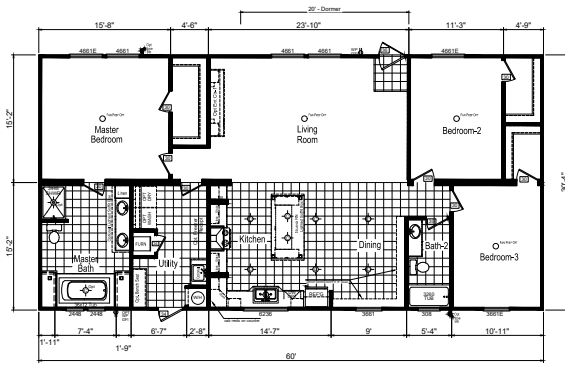

Biola

Cypress Series

1,820 SQ. FT. (Approximate) 3 Bedroom, 2 Bath

Last Updated: 12-2-20

(Optional Reversed Floor Plan Available)

FACTORY SELECT HOMES
179 Highway 601 South
Lugoff, SC 29078

SelectMobileHomes.com | 1-800-706-1701