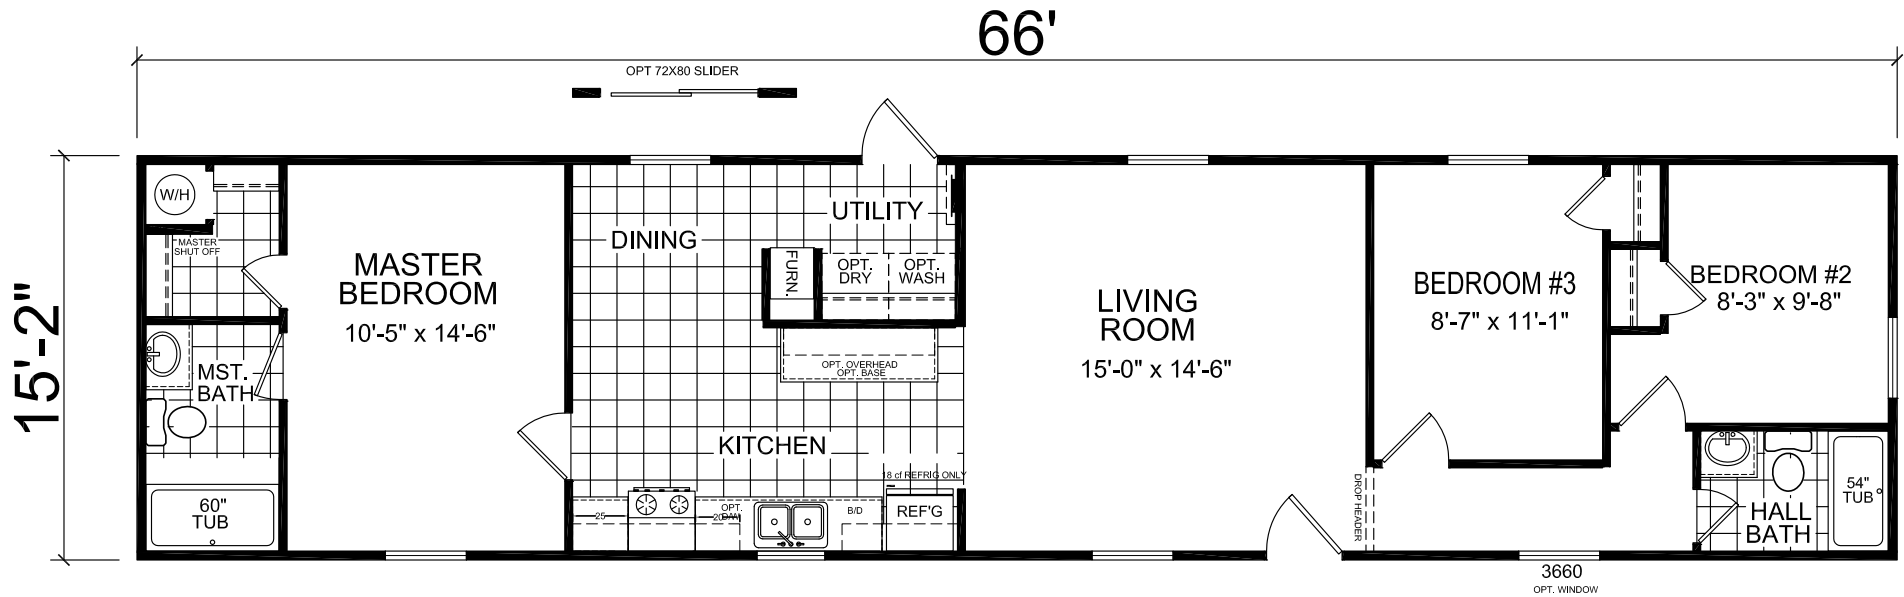

# Benning

Dutch Elite Series

1,001 SQ. FT. (Approximate) 3 Bedroom, 2 Bath

Last Updated: 8-25-21

**FACTORY SELECT HOMES**  
179 Highway 601 South  
Lugoff, SC 29078

SelectMobileHomes.com | 1-800-706-1701

**IMPORTANT:** Alta Cima Corp reserves the right to modify, cancel or substitute products or features of this event at any time without prior notice or obligation. Pictures and other promotional materials are representative and may depict or contain floor plans, square footages, elevations, options, upgrades, extra design features, decorations, floor coverings, specialty light fixtures, custom paint and wall coverings, window treatments, landscaping, sound and alarm systems, furnishings, appliances, and other designer/decorator features and amenities that are not included as part of the home and/or may not be available at all locations. Home, pricing and community information is subject to change, and homes to prior sale, at any time without notice or obligation. ©2020 Alta Cima Corp. All rights reserved.