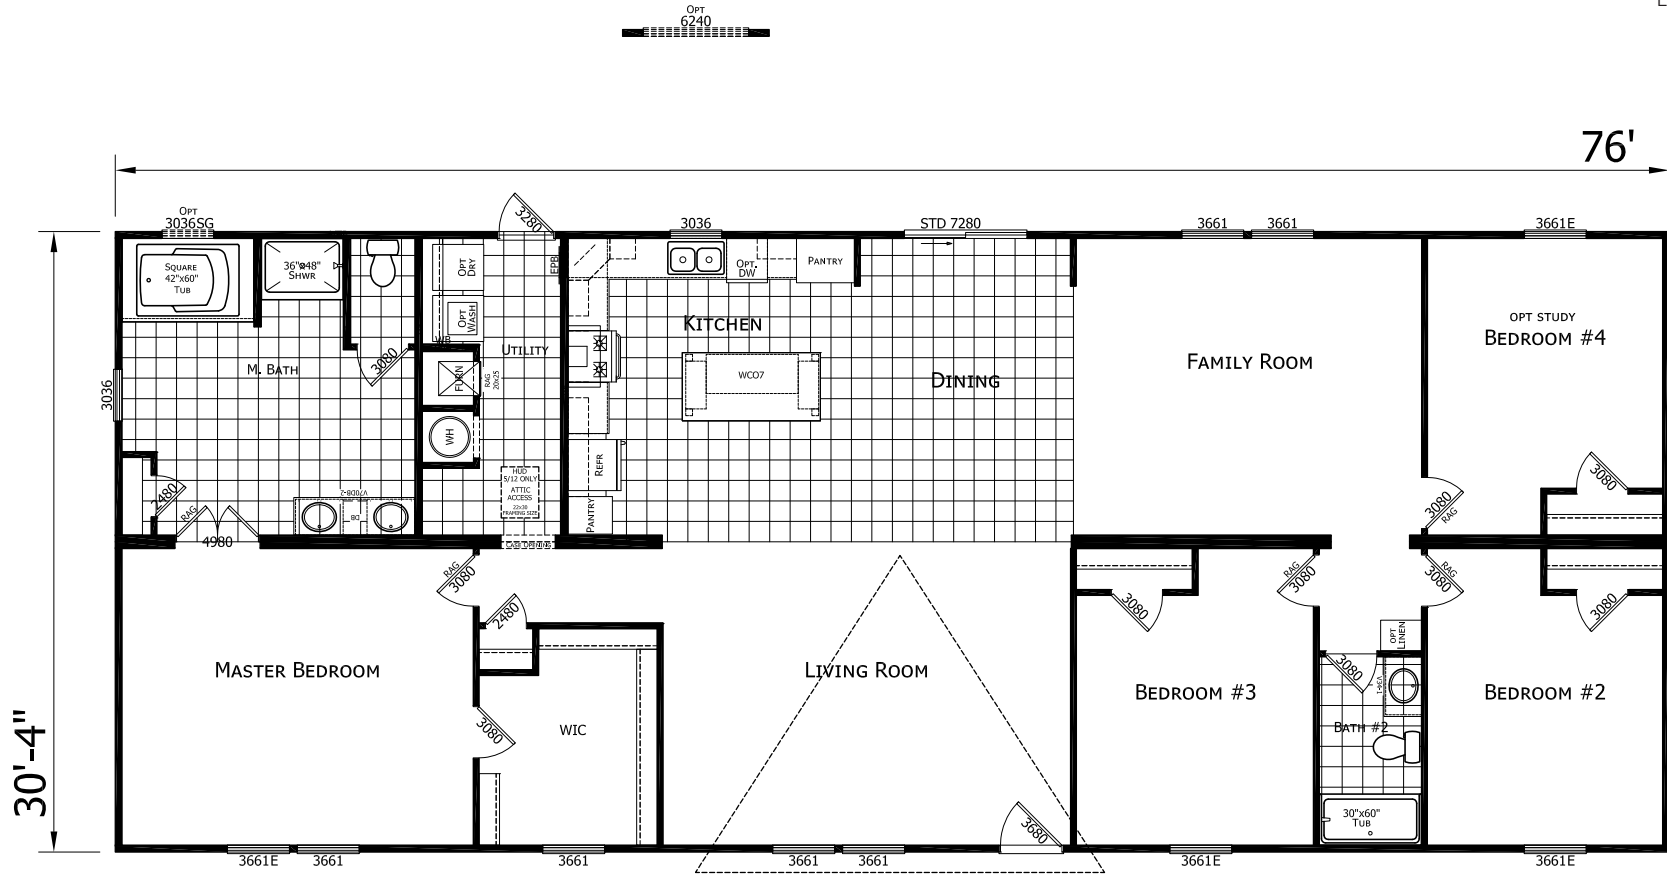

Axtell

Dutch Elite Series

2,305 SQ. FT. (Approximate) 4 Bedroom, 3 Bath

Last Updated: 9-14-22

FACTORY SELECT HOMES
179 Highway 601 South
Lugoff, SC 29078

SelectMobileHomes.com | 1-800-706-1701

IMPORTANT: Alta Cima Corp reserves the right to modify, cancel or substitute products or features of this event at any time without prior notice or obligation. Pictures and other promotional materials are representative and may depict or contain floor plans, square footages, elevations, options, upgrades, extra design features, decorations, floor coverings, specialty light fixtures, custom paint and wall coverings, window treatments, landscaping, sound and alarm systems, furnishings, appliances, and other designer/decorator features and amenities that are not included as part of the home and/or may not be available at all locations. Home, pricing and community information is subject to change, and homes to prior sale, at any time without notice or obligation. ©2020 Alta Cima Corp. All rights reserved.