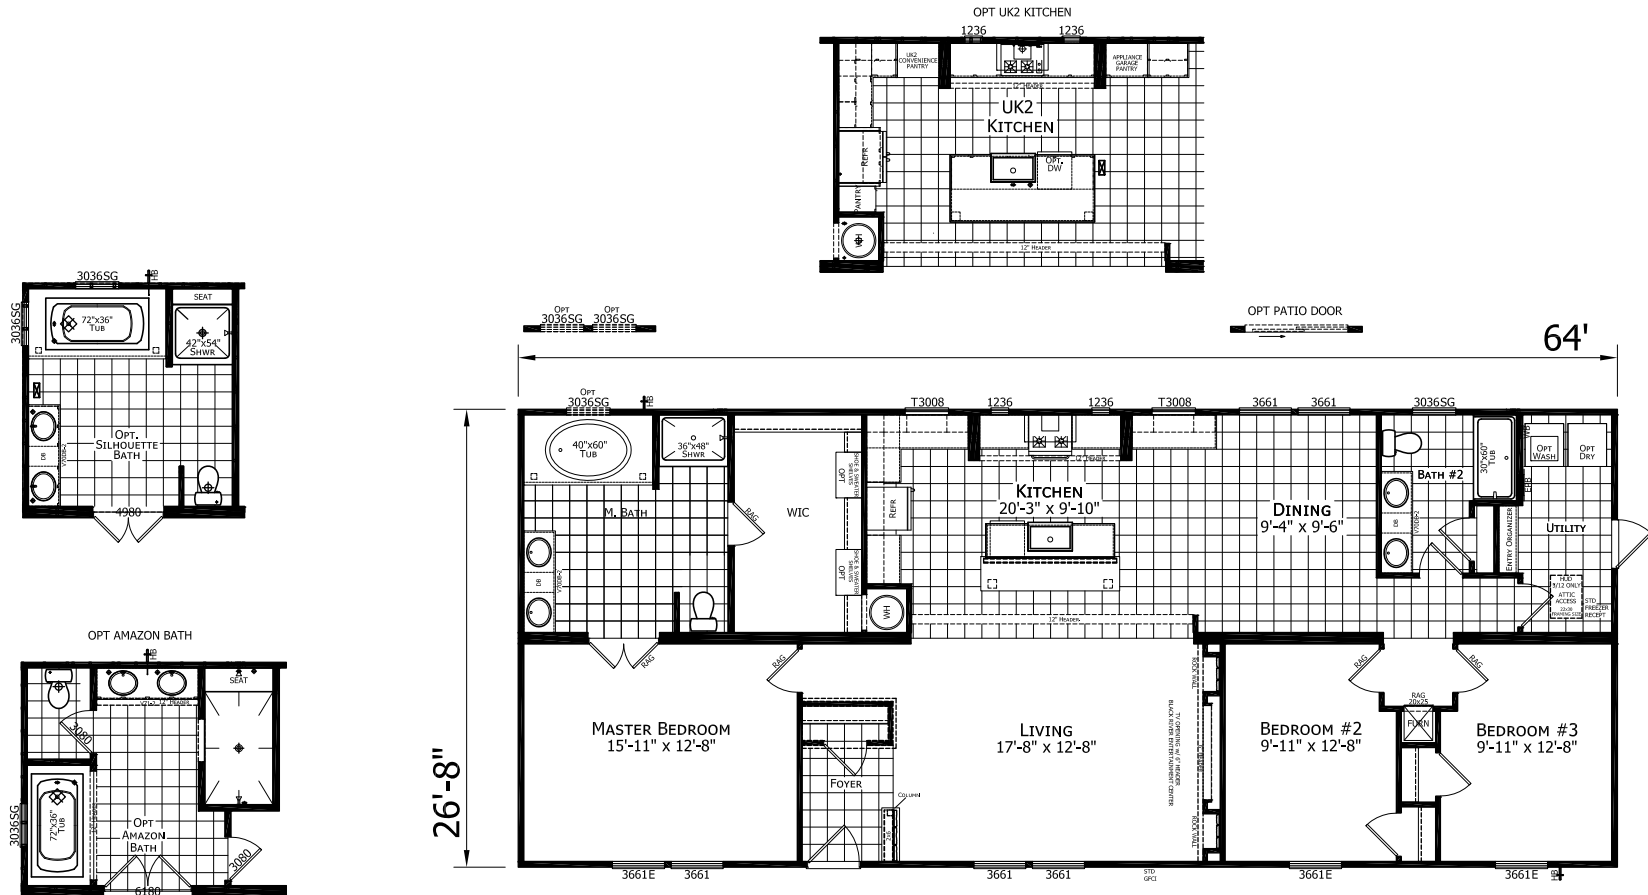

Axson

Chateau Series

1,707 SQ. FT. (Approximate) 3 Bedroom, 2 Bath

Last Updated: 6-6-22

FACTORY SELECT HOMES
179 Highway 601 South
Lugoff, SC 29078

SelectMobileHomes.com | 1-800-706-1701

IMPORTANT: Alta Cima Corp reserves the right to modify, cancel or substitute products or features of this event at any time without prior notice or obligation. Pictures and other promotional materials are representative and may depict or contain floor plans, square footages, elevations, options, upgrades, extra design features, decorations, floor coverings, specialty light fixtures, custom paint and wall coverings, window treatments, landscaping, sound and alarm systems, furnishings, appliances, and other designer/decorator features and amenities that are not included as part of the home and/or may not be available at all locations. Home, pricing and community information is subject to change, and homes to prior sale, at any time without notice or obligation. ©2020 Alta Cima Corp. All rights reserved.