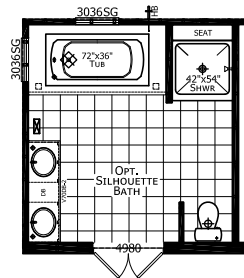

Axson

Chateau Series

1,707 SQ. FT. (Approximate) 3 Bedroom, 2 Bath

Last Updated: 6-6-22

FACTORY SELECT HOMES
179 Highway 601 South
Lugoff, SC 29078

SelectMobileHomes.com | 1-800-706-1701

IMPORTANT: Alta Cima Corp reserves the right to modify, cancel or substitute products or features of this event at any time without prior notice or obligation. Pictures and other promotional materials are representative and may depict or contain floor plans, square footages, elevations, options, upgrades, extra design features, decorations, floor coverings, specialty light fixtures, custom paint and wall coverings, window treatments, landscaping, sound and alarm systems, furnishings, appliances, and other designer/decorator features and amenities that are not included as part of the home and/or may not be available at all locations. Home, pricing and community information is subject to change, and homes to prior sale, at any time without notice or obligation. ©2020 Alta Cima Corp. All rights reserved.