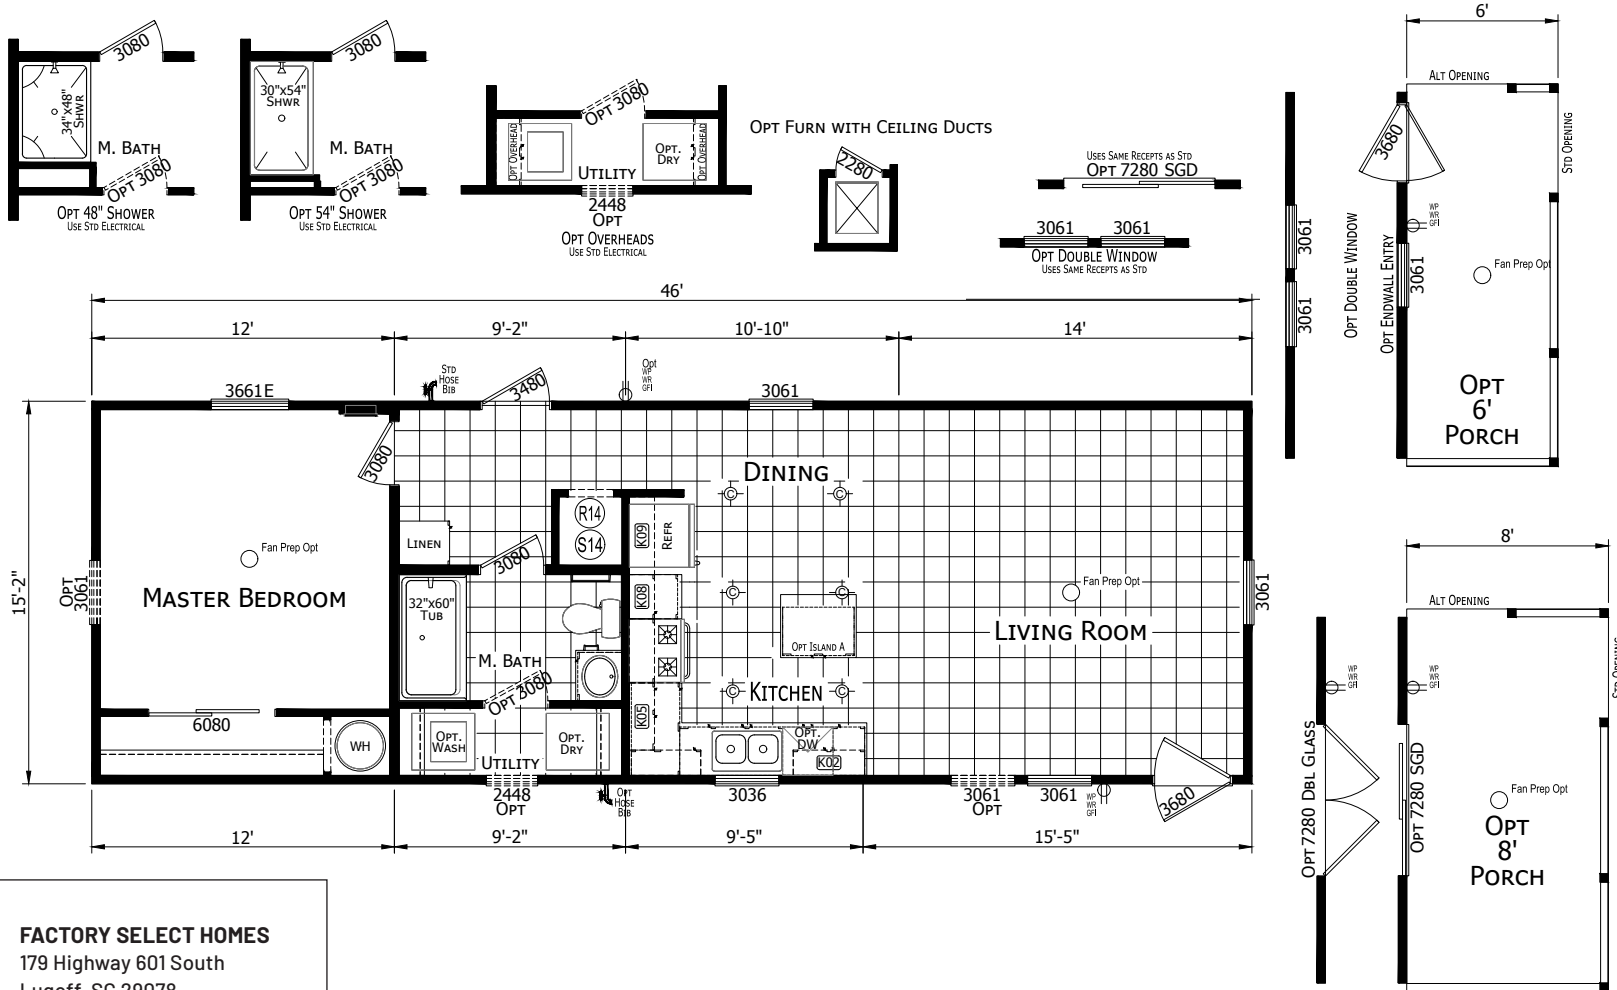

Arrington

Prime Series

698 SQ. FT. (Approximate) 1 Bedroom, 1 Bath

Last Updated: 10-18-24

FACTORY SELECT HOMES
179 Highway 601 South
Lugoff, SC 29078

SelectMobileHomes.com | 1-800-706-1701

IMPORTANT: Alta Cima Corp reserves the right to modify, cancel or substitute products or features of this event at any time without prior notice or obligation. Pictures and other promotional materials are representative and may depict or contain floor plans, square footages, elevations, options, upgrades, extra design features, decorations, floor coverings, specialty light fixtures, custom paint and wall coverings, window treatments, landscaping, sound and alarm systems, furnishings, appliances, and other designer/decorator features and amenities that are not included as part of the home and/or may not be available at all locations. Home, pricing and community information is subject to change, and homes to prior sale, at any time without notice or obligation. ©2020 Alta Cima Corp. All rights reserved.