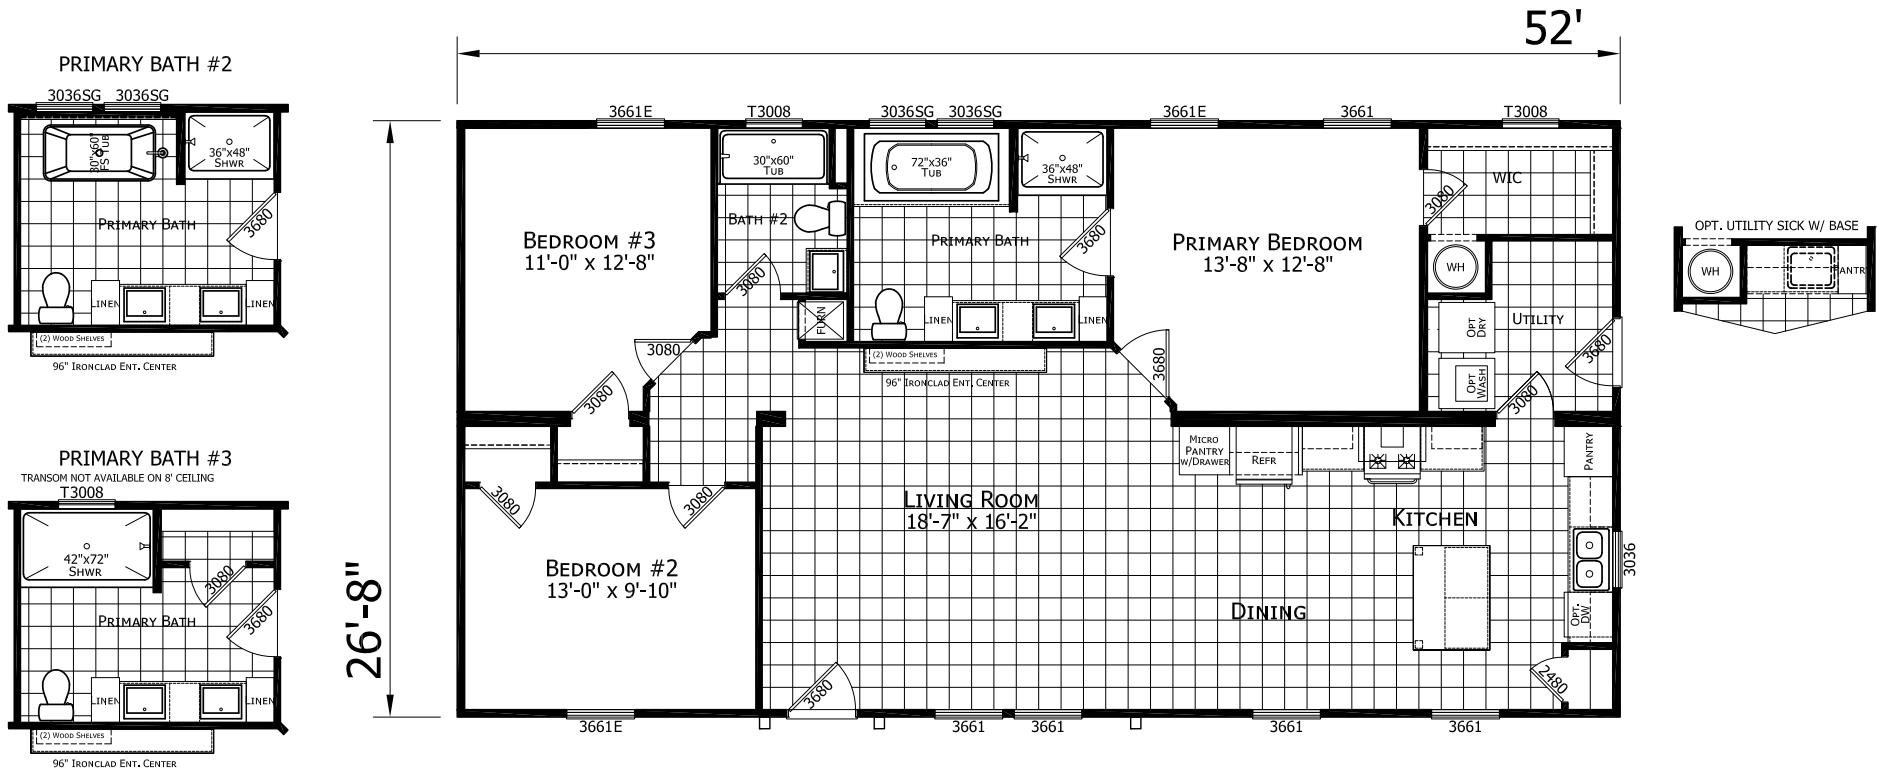

Arcadian

Ironclad Series

1,387 SQ. FT. (Approximate) 3 Bedroom, 2 Bath

Last Updated: 11-7-23

FACTORY SELECT HOMES

179 Highway 601 South
Lugoff, SC 29078

SelectMobileHomes.com | 1-800-706-1701

IMPORTANT: Alta Cima Corp reserves the right to modify, cancel or substitute products or features of this event at any time without prior notice or obligation. Pictures and other promotional materials are representative and may depict or contain floor plans, square footages, elevations, options, upgrades, extra design features, decorations, floor coverings, specialty light fixtures, custom paint and wall coverings, window treatments, landscaping, sound and alarm systems, furnishings, appliances, and other designer/decorator features and amenities that are not included as part of the home and/or may not be available at all locations. Home, pricing and community information is subject to change, and homes to prior sale, at any time without notice or obligation. ©2020 Alta Cima Corp. All rights reserved.