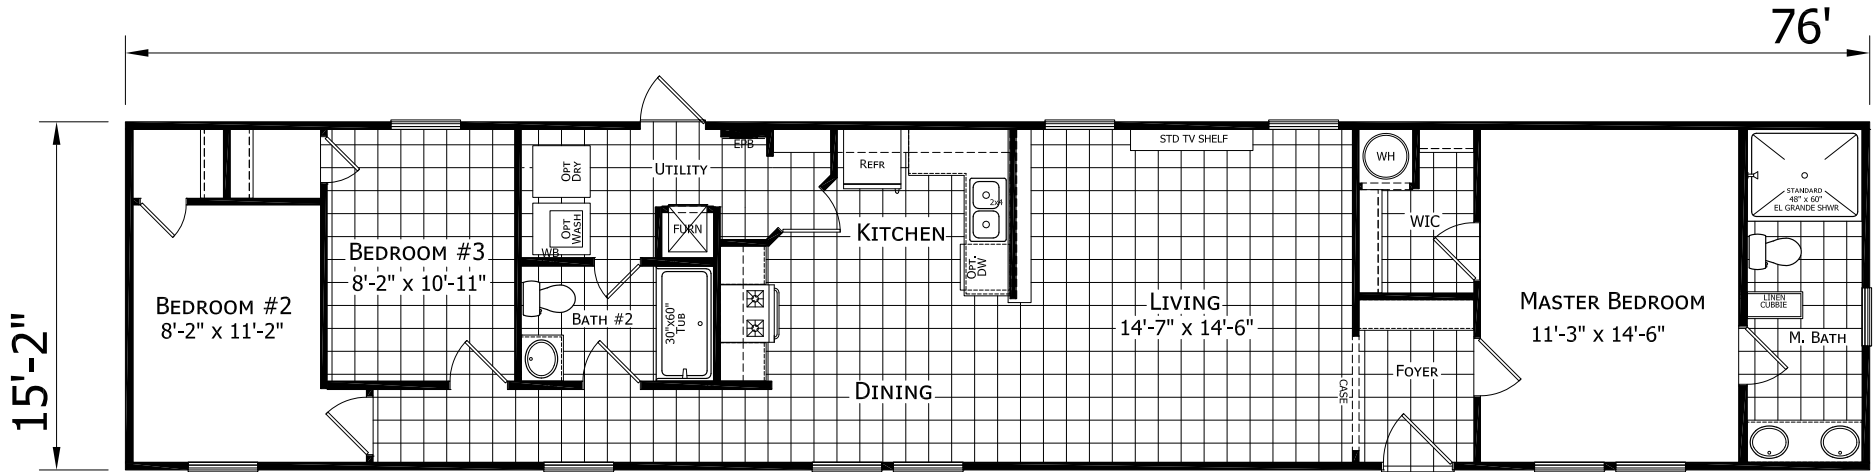

Alva

Dutch Elite Series

1,153 SQ. FT. (Approximate) 3 Bedroom, 2 Bath

Last Updated: 9-14-22

FACTORY SELECT HOMES

179 Highway 601 South
Lugoff, SC 29078

SelectMobileHomes.com | 1-800-706-1701

IMPORTANT: Alta Cima Corp reserves the right to modify, cancel or substitute products or features of this event at any time without prior notice or obligation. Pictures and other promotional materials are representative and may depict or contain floor plans, square footages, elevations, options, upgrades, extra design features, decorations, floor coverings, specialty light fixtures, custom paint and wall coverings, window treatments, landscaping, sound and alarm systems, furnishings, appliances, and other designer/decorator features and amenities that are not included as part of the home and/or may not be available at all locations. Home, pricing and community information is subject to change, and homes to prior sale, at any time without notice or obligation. ©2020 Alta Cima Corp. All rights reserved.